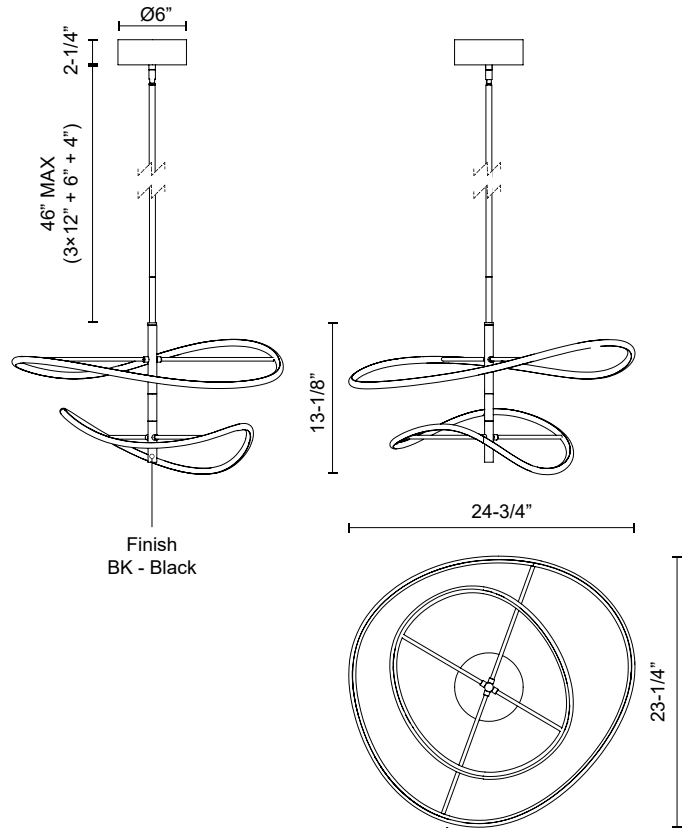

COLLIDE PD96424

PENDANTS

PROJECT

PD96424-BK
Black

SPECIFICATION DETAILS

Fixture Dimensions	L23-1/4" x W24-3/4" x H13-1/8"
Light Source	LED with DC Driver
Wattage	41W
Total Lumens	3230lm
Delivered Lumens	2519lm
Voltage	120V
Color Temperature	3000K
CRI (Ra)	90CRI
Optional Color Temps	2700K - 5000K Available, Minimum Order Quantities Apply
LED Rated Life	50,000 hours
Dimming	100% - 10%, TRIAC or ELV Dimmer (Not Included)
Diffuser Details	White Silicone
Adjustable	Yes
Rod Length	46" Max (3x12" + 1x6" + 1x4")
Wire Length	120"
Minimum Hang Height	24"
Sloped Ceiling Adaptable	Yes, Up to 45 Degrees
Location	Dry
Illumination Direction	Up/Down
CEC Title 24 JA8	Yes, JA8-2022
Canopy Dimensions	D6" x H2-1/4"
Paint Finish	BK02

* For custom options, consult factory for details.

* For warranty information, please visit www.kuzcolighting.com/warranty

DESCRIPTION

Straight out of an artist's sketchbook comes the Collide Collection. A dramatic family of lights that are pieces of sculptural beauty to illuminate your home in all the best ways. Curved LED strips with frosted silicone diffusers are beautifully formed, colliding with dark, powder-coated black aluminum in this striking statement piece that demands showing off.